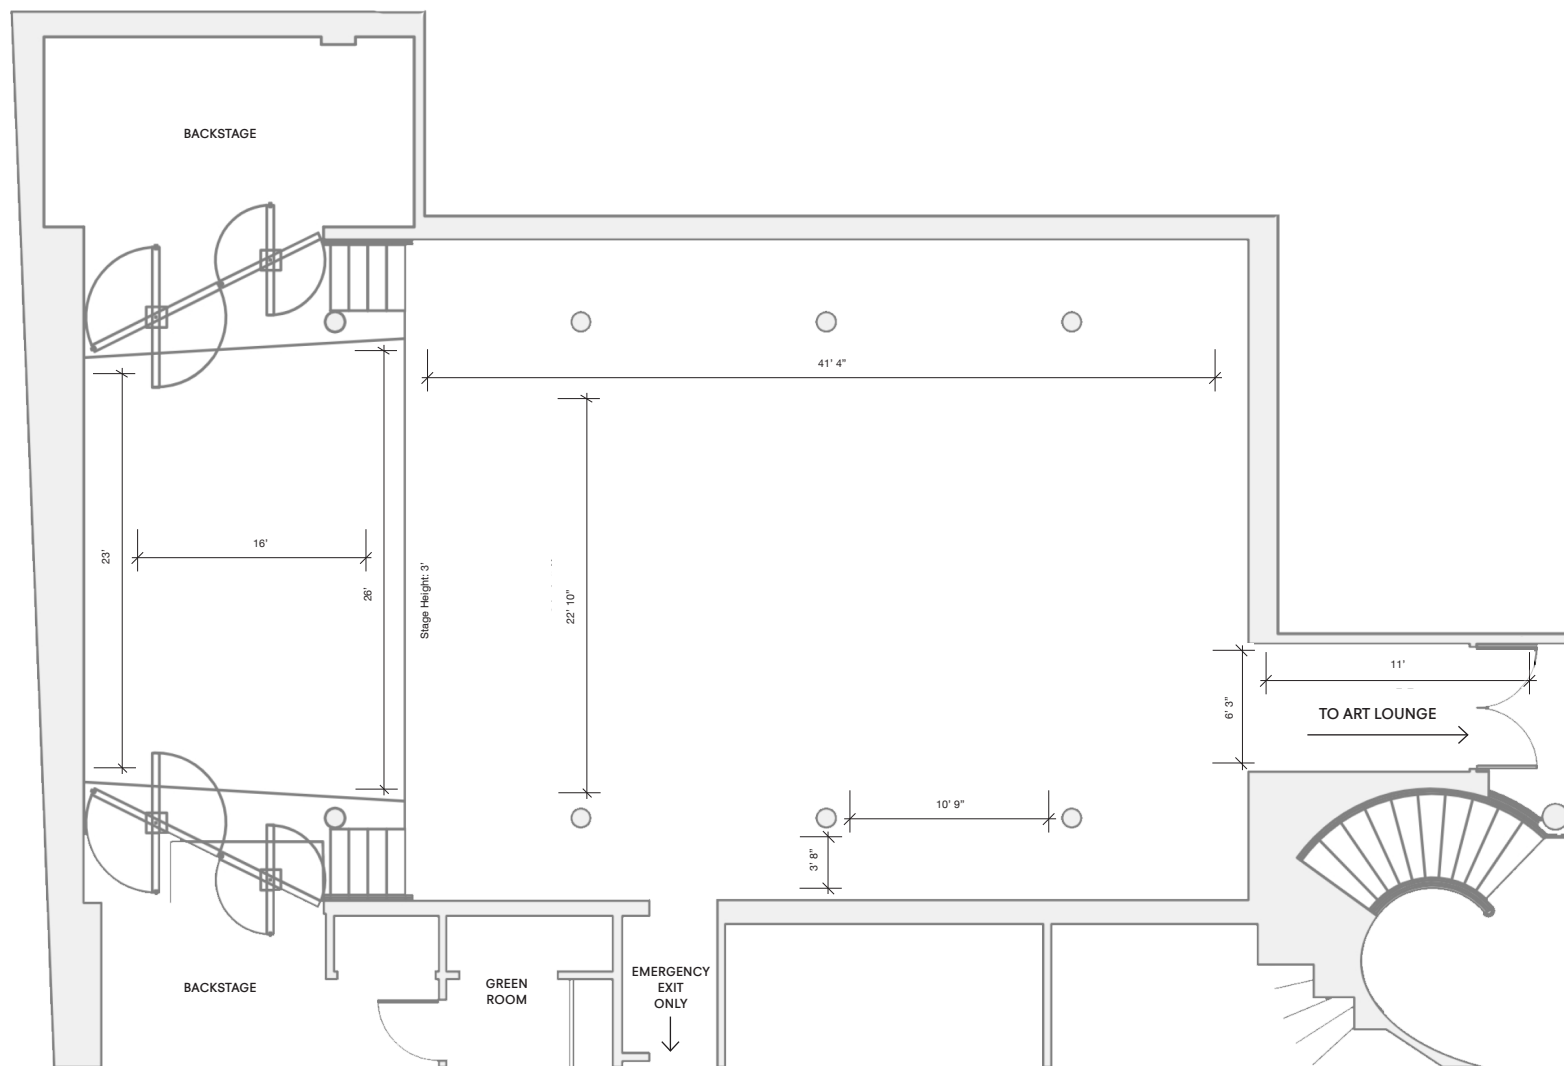

THE RUBIN

THEATER

SQUARE FEET: 1,400

CAPACITY:

Row Seating, 140 Guests

Cabaret Seating, 96 Guests

Reception, 100 Guests

THE RUBIN MUSEUM OF ART
150 WEST 17TH STREET
NEW YORK, NEW YORK 10011